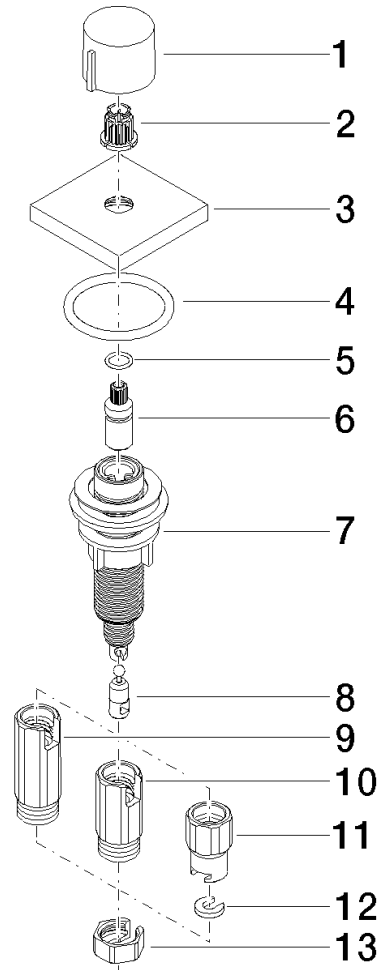

Strainer waste with control handle - Chrome

LOT

10 711 970

- control for single basin
- including adapter for Bowden cable

Fits LOT

	Chrome	10 711 970-00
	Brushed Platinum	10 711 970-06
	Platinum	10 711 970-08
	Durabress (23kt Gold)	10 711 970-09
	Dark Chrome	10 711 970-19
	Brushed Durabress (23kt Gold)	10 711 970-28
	Matte Black	10 711 970-33
	Brushed Champagne (22kt Gold)	10 711 970-46
	Champagne (22kt Gold)	10 711 970-47
	Brushed Chrome	10 711 970-93
	Brushed Dark Platinum	10 711 970-99

10 711 970

mm [inches]

10 711 970

Parts for other finishes can be found here: Brushed Platinum

Spare parts list

No.	Item Number	Name	Quantity used	Delivery time
1	09 20 97 030-00	handle	1	10
2	90 12 12 002 00 90	fixing cap	1	2
3	09 27 87 007-00	rosette	1	10
4	90 14 10 043 00 90	seal	1	2
5	09 14 10 042 90	seal	1	2
6	09 29 06 087-00	spindle	1	10
7	04 30 01 029 00 90	adaptor	1	2
8	09 24 03 175 90	adaptor	1	2
9	09 11 10 073-07	connection	1	30
10	09 11 10 074-07	connection	1	30
11	09 11 10 079-07	connection	1	30
12	09 30 11 087 90	disc	1	2
13	09 23 30 024-07	nut	1	30